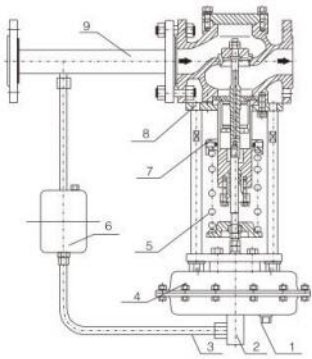

# Special series regulating valve 1521K

单座自力式压力调节阀(控制阀前)  
Single seat self operated pressure regulating valve  
(in front of control valve)