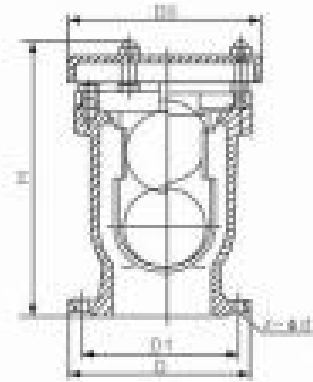

# P41X, P42X series quick exhaust (suction) valve

P41X-1.0MPa(1.0)口